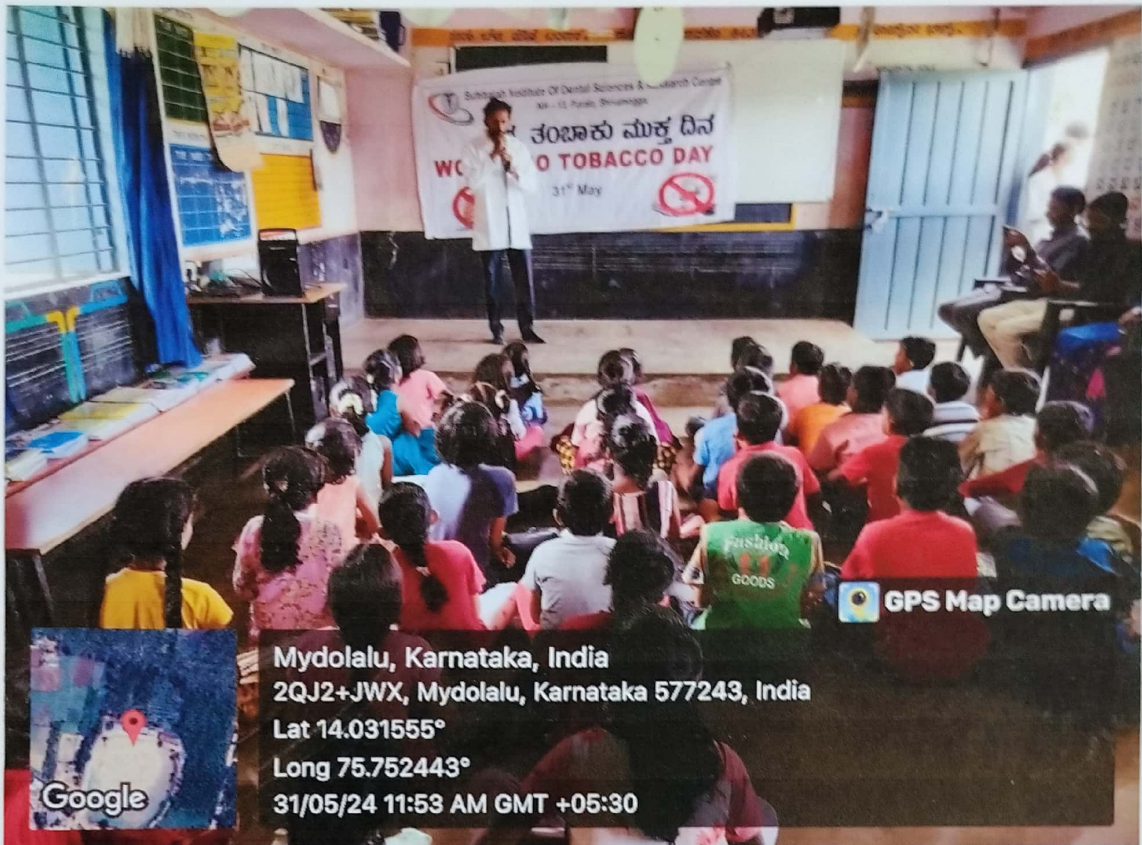

ANTIRAGGING PROGRAM FOR STUDENTS

B.S. Suresh

Principal

Shri Institute of Dental Sciences
NH-13, H.H. Road, Purle
SHIV MOGGA-577 222, Karnataka

Mydolalu, Karnataka, India
 2QJ2+JWX, Mydolalu, Karnataka 577243, India
 Lat 14.031555°
 Long 75.752443°
 31/05/24 11:53 AM GMT +05:30