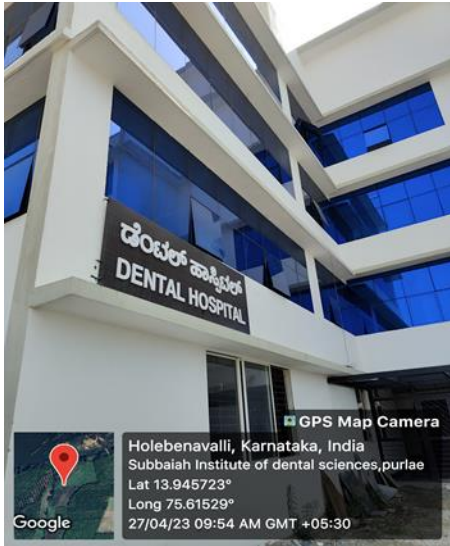

Sign Boards

B.S. Prasad
Principal
Subbaiah Institute of Dental Sciences
NH-13, H.H. Road, Purlie
SHIVAMOGGA-577 222, Karnataka