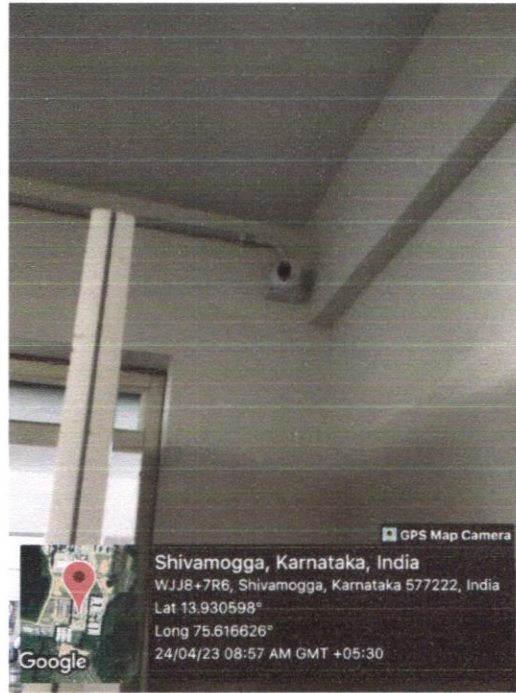

CCTV CAMERA NEAR THE ENTRANCE GATE

CCTV CAMERA AT THE ENTRANCE OF GIRL'S HOSTEL

B.S. Sund
Principal
Subbasha Institute of Dental Sciences
NH-13, H.H. Road, Purle
SHIVAMOGGA-577 222, Karnataka

COUNSELLING ROOM FOR STUDENTS

COUNSELLING DONE FOR THE STUDENT BY HIS MENTORS

B.S. Sundar
Principal
Subbaiah Institute of Dental Sciences
NH-13, H.H. Road, Purle
SHIVAMOGGA-577 222, Karnataka

GIRL'S COMMON ROOM WITH SAFETY LOCKERS

CCTV CAMERA NEAR GIRL'S COMMON AREA